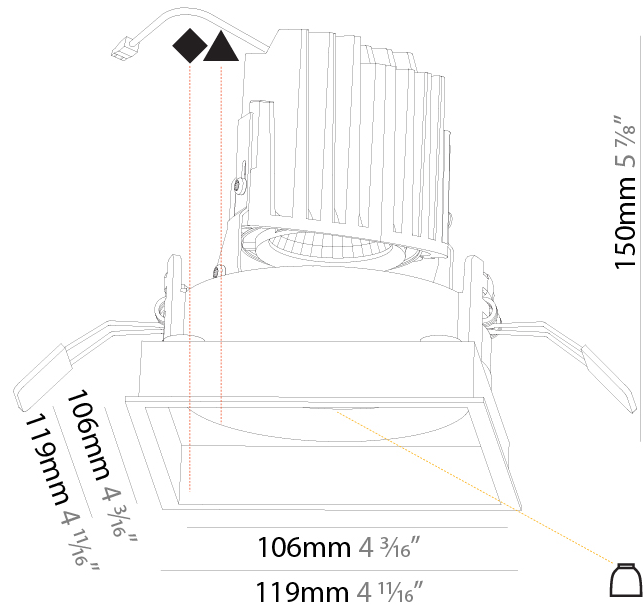

Series: Bioniq
Subseries: Bioniq Square Deep
Brand: Prolicht
Division: Architectural
Mounting Type: Recessed
Mounting Location: Ceiling
Subcategory: Downlight

PHYSICAL

Shape: Square
Length (mm): 119
Length (in): 4 11/16
Width (mm): 119
Width (in): 4 11/16
Depth (mm): 150
Depth (in): 5 7/8
Ceiling Thickness (mm): 10 / 12.5 / 15
Ceiling Thickness (in): 3/8 or 1/2 or 9/16
Min. Recessing Depth (mm): 170
Min. Recessing Depth (in): 6 11/16
Light Distribution: Downlight
Weight (kg): 0.626
Weight (lbs): 1.38
Fixture Finish: SSR / BKV / CWI / CRY / HAB / LAG / UFT / ITA / RUA / RUR / MIC / FTG / MYG / TWT / LOD / PUS / FRO / FUP / KIA / POP / BLS / SPG / MEY / GOH / GUM / CHC / COM / ABZ / JAG / OBR / MOS / ROR
Fixture Material: Aluminum Die Cast
Cut-out Measurements: 114mm / 4 1/2" x 114mm / 4 1/2"

ELECTRICAL

Lamp Type: LED (Zhaga Standard)
Input Wattage (W): 16.5
Total Output Wattage (W): 14
Dimming: Tri-Mode (Non-Dimming and Phase Dimming (120Vac only) and 0-10V Dimming)
Driver Included: No
Driver Location: Recessed Housing
Driver Type: Constant Current - Universal
Driver Class: Class 2
Input Voltage (V): 120 - 277
Constant Current (MA): 500

LED

Number of LEDs: 1
Color Temperature (°K): 2700 / 3000 / 3500 / 4000
Max. Delivered Lumen (lm): 940 / 980 / 1029 / 1050
Nominal Lumen (lm): 1386 / 1438 / 1511 / 1542
CRI: >90 CRI

OPTICAL

Reflector: 20 / 40 / 60

RATINGS AND CERTIFICATIONS

Certified By: Certified for North American Standards
IP rating: IP20

114 x 114mm
4 1/2" x 4 1/2"

170mm
6 1/4"

10 | 15mm
3/8" | 9/16"