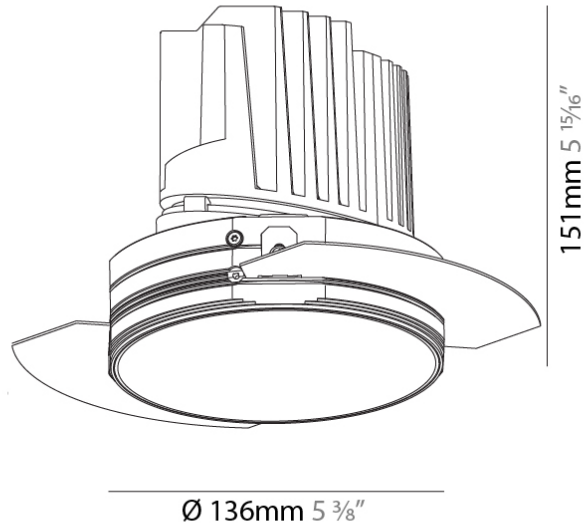

ELECTRICAL

Lamp Type: LED (Zhaga Standard)
Input Wattage (W): 28
Total Output Wattage (W): 26.4
Dimming: Tri-Mode (Non-Dimming and Phase Dimming (120Vac only) and 0-10V Dimming)
Driver Included: No
Driver Location: Recessed Housing
Driver Type: Constant Current - Universal
Driver Class: Class 2
Housing: See components
Input Voltage (V): 120 - 277
Constant Current (MA): 700

LED

Number of LEDs: 1
Color Temperature (°K): 2700 / 3000 / 3500 / 4000
Max. Delivered Lumen (lm): 2156 / 2244 / 2377 / 2425
Nominal Lumen (lm): 2909 / 3028 / 3208 / 2373
CRI: >90 CRI
Lamp Life (hrs): 50000
Upon Request: RGB-W Tunable White Special Color Temperature Special LED

OPTICAL

Reflector°: 18 / 34
Optic°: Lens Pack - No Lens / Linear Spread Lens / Honeycomb / Spread Lens
Adjustability: Fixed
Upon Request: Special Beam Angles

RATINGS AND CERTIFICATIONS

382, F 416-247-9319, www.zaneen.com
Certified by Intertek for North American standards at the end of the existing Model #. For assistance on 'custom' specifications, contact zteam@zaneen.com.
In a constant effort to supply the best product, we reserve the right to change specifications or materials without notice. The most recent specification sheets are found at zaneen.com
IP rating: IP20