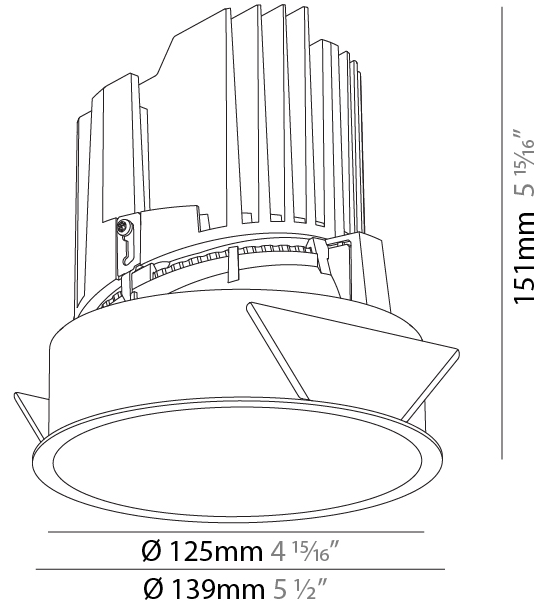

PHYSICAL

Shape: Round
Diameter (mm): 139
Diameter (in): 5 1/2
Height (mm): 151
Height (in): 5 15/16
Ceiling Thickness (mm): 10 / 12.5 / 15
Ceiling Thickness (in): 3/8 or 1/2 or 9/16
Min. Recessing Depth (mm): 170
Min. Recessing Depth (in): 6 11/16
Light Distribution: Downlight
Weight (kg): 0.946
Weight (lbs): 2.09
Fixture Finish: SSR / BKV / CWI / CRY / HAB / LAG / UFT / ITA / RUA / RUR / MIC / FTG / MYG / TWT / LOD / PUS / FRO / FUP / KIA / POP / BLS / SPG / MEY / GOH / GUM / CHC / COM / ABZ / JAG / OBR / MOS / ROR
Fixture Material: Aluminum Die Cast
Cut-out Measurements: 130mm / 5 1/8"

ELECTRICAL

Lamp Type: LED (Zhaga Standard)
Input Wattage (W): 13.2 / 16.5
Total Output Wattage (W): 12 / 14
Dimming: Tri-Mode (Non-Dimming and Phase Dimming (120Vac only) and 0-10V Dimming)
Driver Included: No
Driver Location: Recessed Housing
Driver Type: Constant Current - Universal
Driver Class: Class 2
Housing: See components
Input Voltage (V): 120 - 277
Constant Current (MA): 350

LED

Number of LEDs: 1
Color Temperature (°K): 2700 / 3000 / 3500 / 4000
Max. Delivered Lumen (lm): 810 / 900 / 970 / 990
Nominal Lumen (lm): 960 / 1070 / 1156 / 1180
CRI: >90 CRI
Efficiency (%): 0.905
Lamp Life (hrs): 50000

OPTICAL

Reflector°: 10

RATINGS AND CERTIFICATIONS

Certified By: Certified for North American Standards
IP rating: IP54