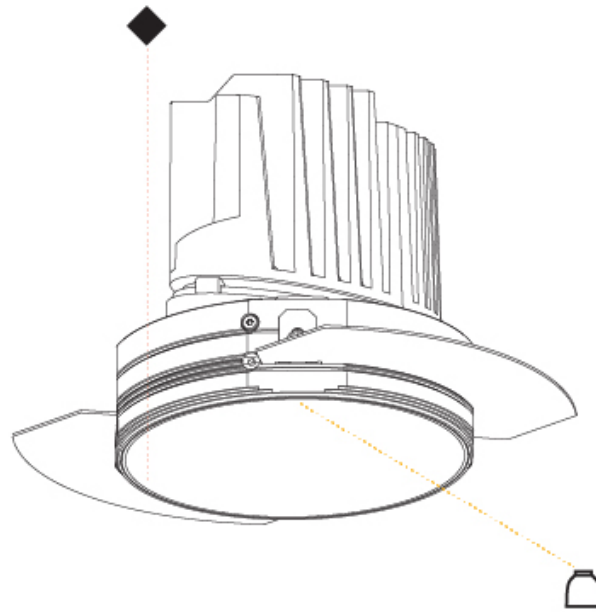

BIONIQ ROUND DEEP TRIMLESS

A35194-

PROJECT

TYPE

SPECIFIER

QUANTITY

DATE