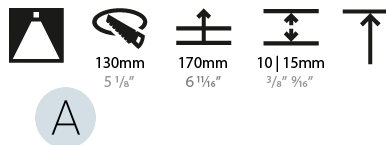

PHYSICAL

Shape: Round
Diameter (mm): 139
Diameter (in): 5 1/2
Height (mm): 151
Height (in): 5 15/16
Ceiling Thickness (mm): 10 / 12.5 / 15
Ceiling Thickness (in): 3/8 or 1/2 or 9/16
Min. Recessing Depth (mm): 170
Min. Recessing Depth (in): 6 11/16
Light Distribution: Downlight
Weight (kg): 0.946
Weight (lbs): 2.09
Fixture Finish: SSR / BKV / CWI / CRY / HAB / LAG / UFT / ITA / RUA / RUR / MIC / FTG / MYG / TWT / LOD / PUS / FRO / FUP / KIA / POP / BLS / SPG / MEY / GOH / GUM / CHC / COM / ABZ / JAG / OBR / MOS / ROR
Fixture Material: Aluminum Die Cast
Cut-out Measurements: 130mm / 5 1/8"

ELECTRICAL

Lamp Type: LED (Zhaga Standard)
Input Wattage (W): 13.2 / 16.5
Total Output Wattage (W): 12 / 14
Dimming: Tri-Mode (Non-Dimming and Phase Dimming (120Vac only) and 0-10V Dimming)
Driver Included: No
Driver Location: Recessed Housing
Driver Type: Constant Current - Universal
Driver Class: Class 2
Housing: See components
Input Voltage (V): 120 - 277
Constant Current (MA): 350

LED

Number of LEDs: 1
Color Temperature (°K): 2700 / 3000 / 3500 / 4000
Max. Delivered Lumen (lm): 810 / 900 / 970 / 990
Nominal Lumen (lm): 960 / 1070 / 1156 / 1180
CRI: >90 CRI
Efficiency (%): 0.905
Lamp Life (hrs): 50000

OPTICAL

Reflector°: 10

RATINGS AND CERTIFICATIONS

Certified By: Certified for North American Standards
IP rating: IP54