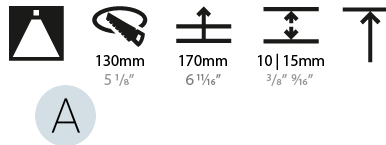

RATINGS AND CERTIFICATIONS

Certified By: Certified for North American Standards
IP rating: IP20